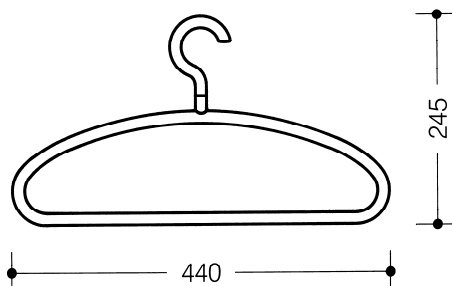

Product data sheet
Coat/trouser hanger with swivel feature 571.3

HEWI

Coat/trouser hanger with swivel feature 571.3

- made of high-quality polyamide, according to HEWI colour chart
- diameter 15 mm, 245 x 440 mm, fits on rail diameter 33 mm
- with rotatable hook, with 90° locking points

Dimensions in mm

Colours

98	99	97	95	92	90	86	84	18	24	36	33	74	72	55	50
----	----	----	----	----	----	----	----	----	----	----	----	----	----	----	----

Technical information subject to alteration, 9th September 2021